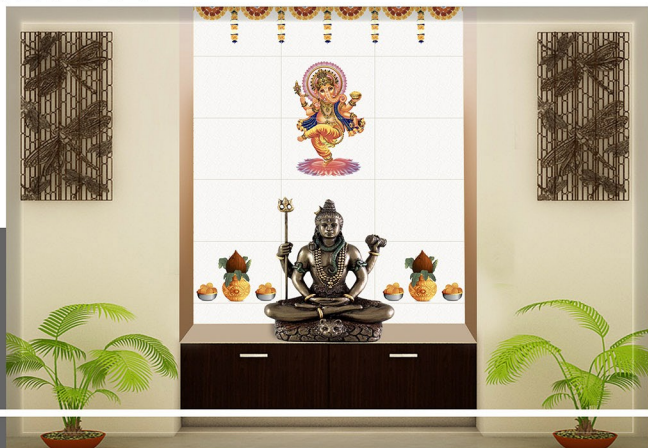

300X450MM
GLOSSY

Exclusive Digital Wall Tiles

2102