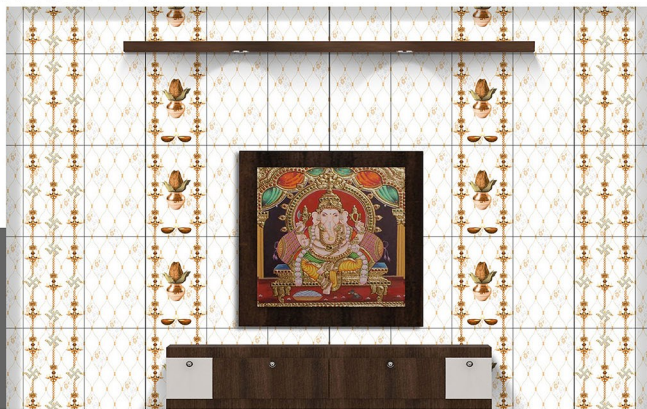

300X450MM
GLOSSY

Exclusive Digital Wall Tiles

2471